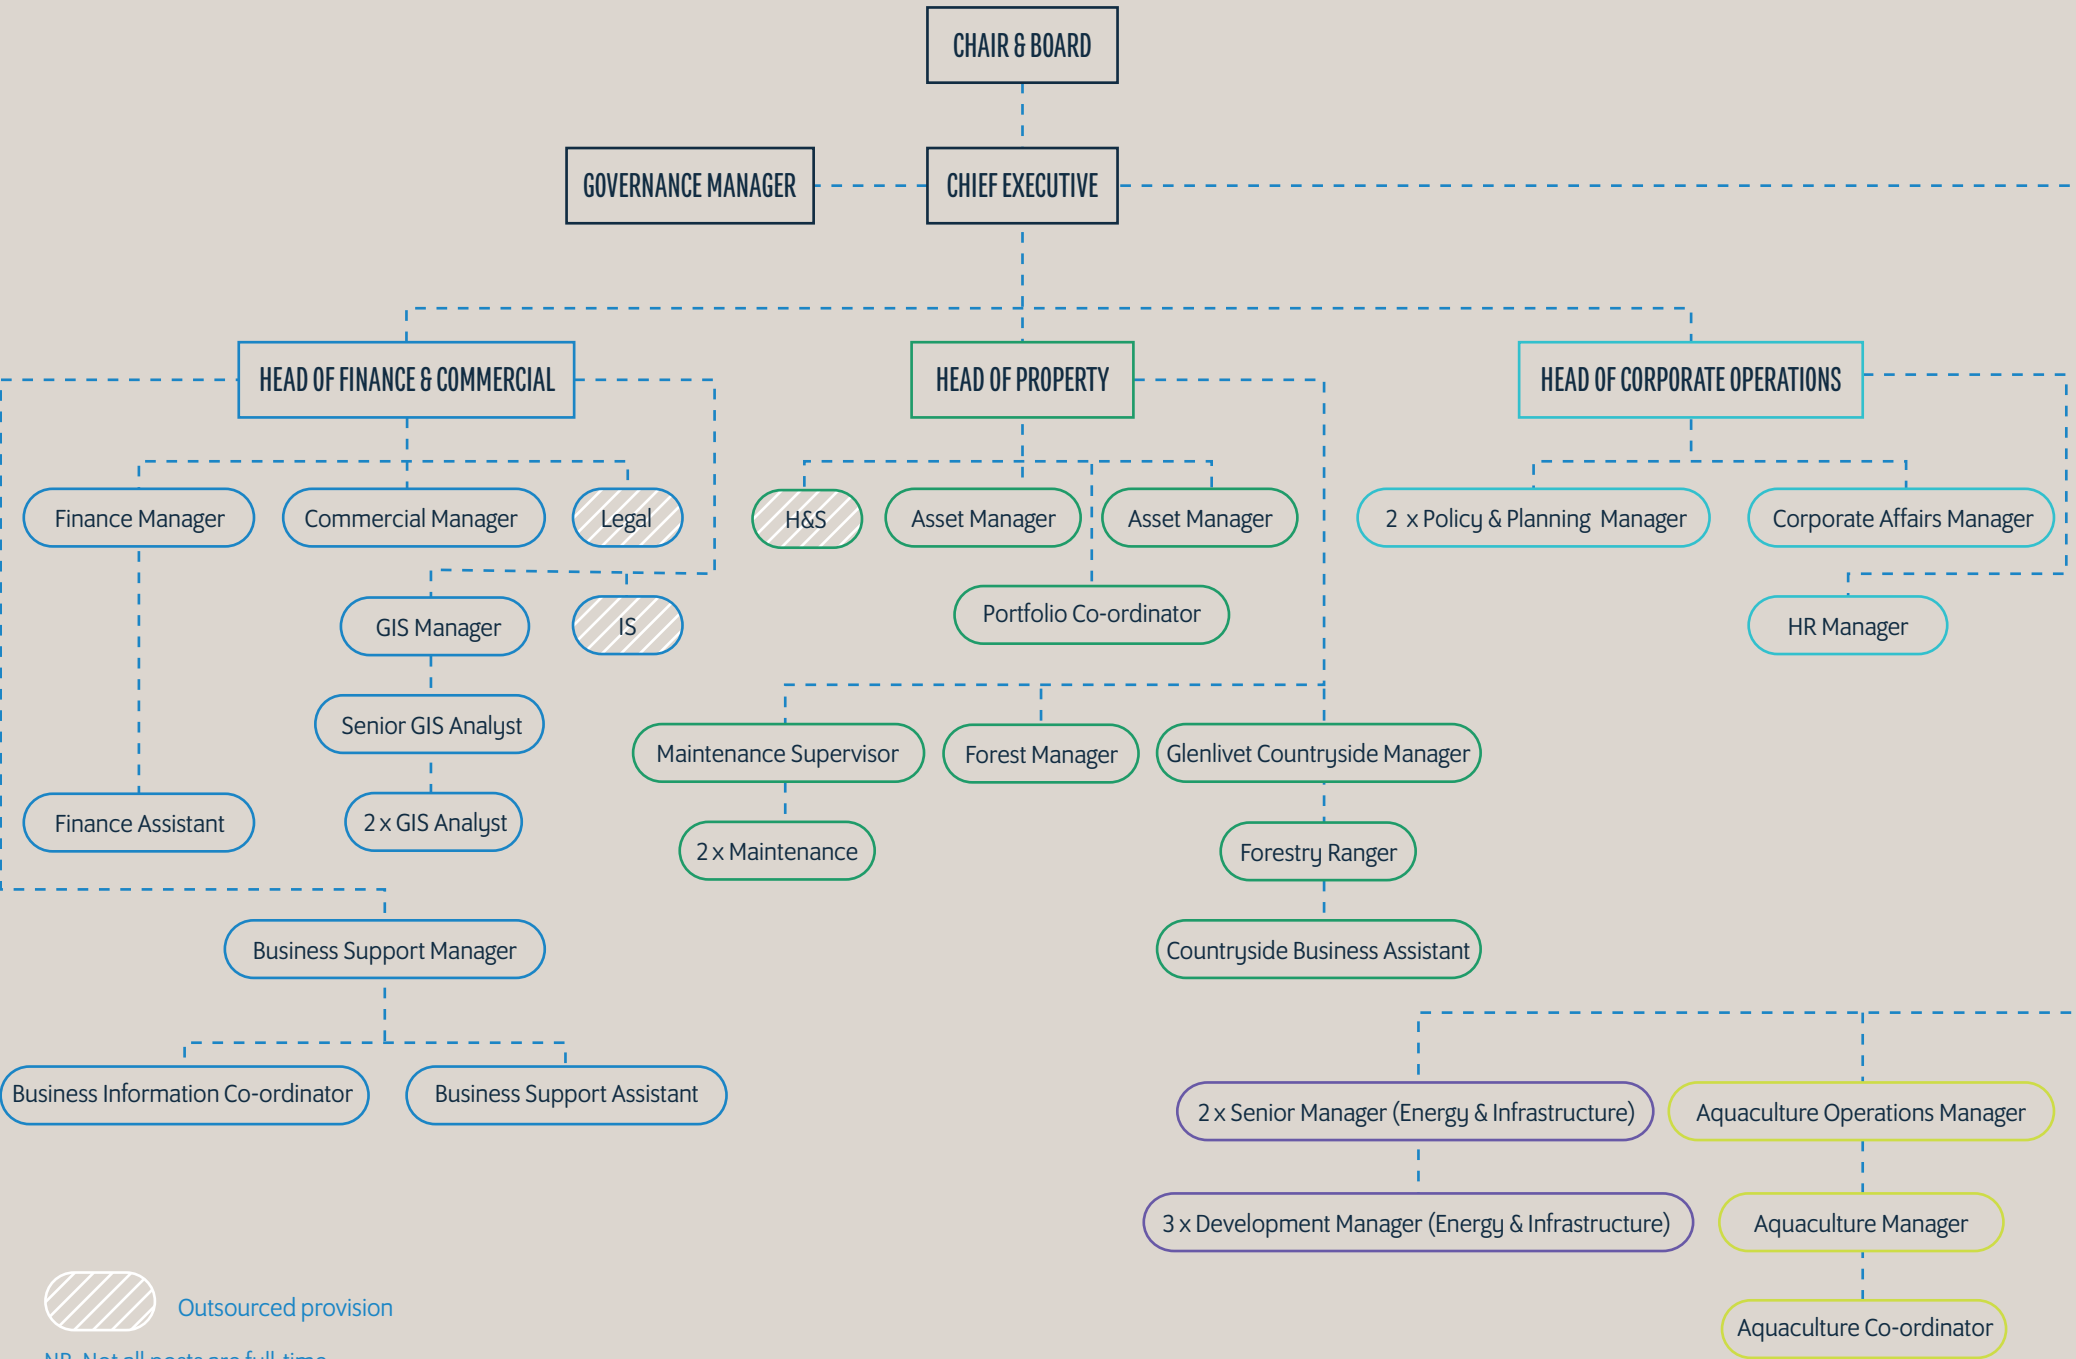

# Crown Estate Scotland organisation chart

October 2017

 Outsourced provision

NB. Not all posts are full-time