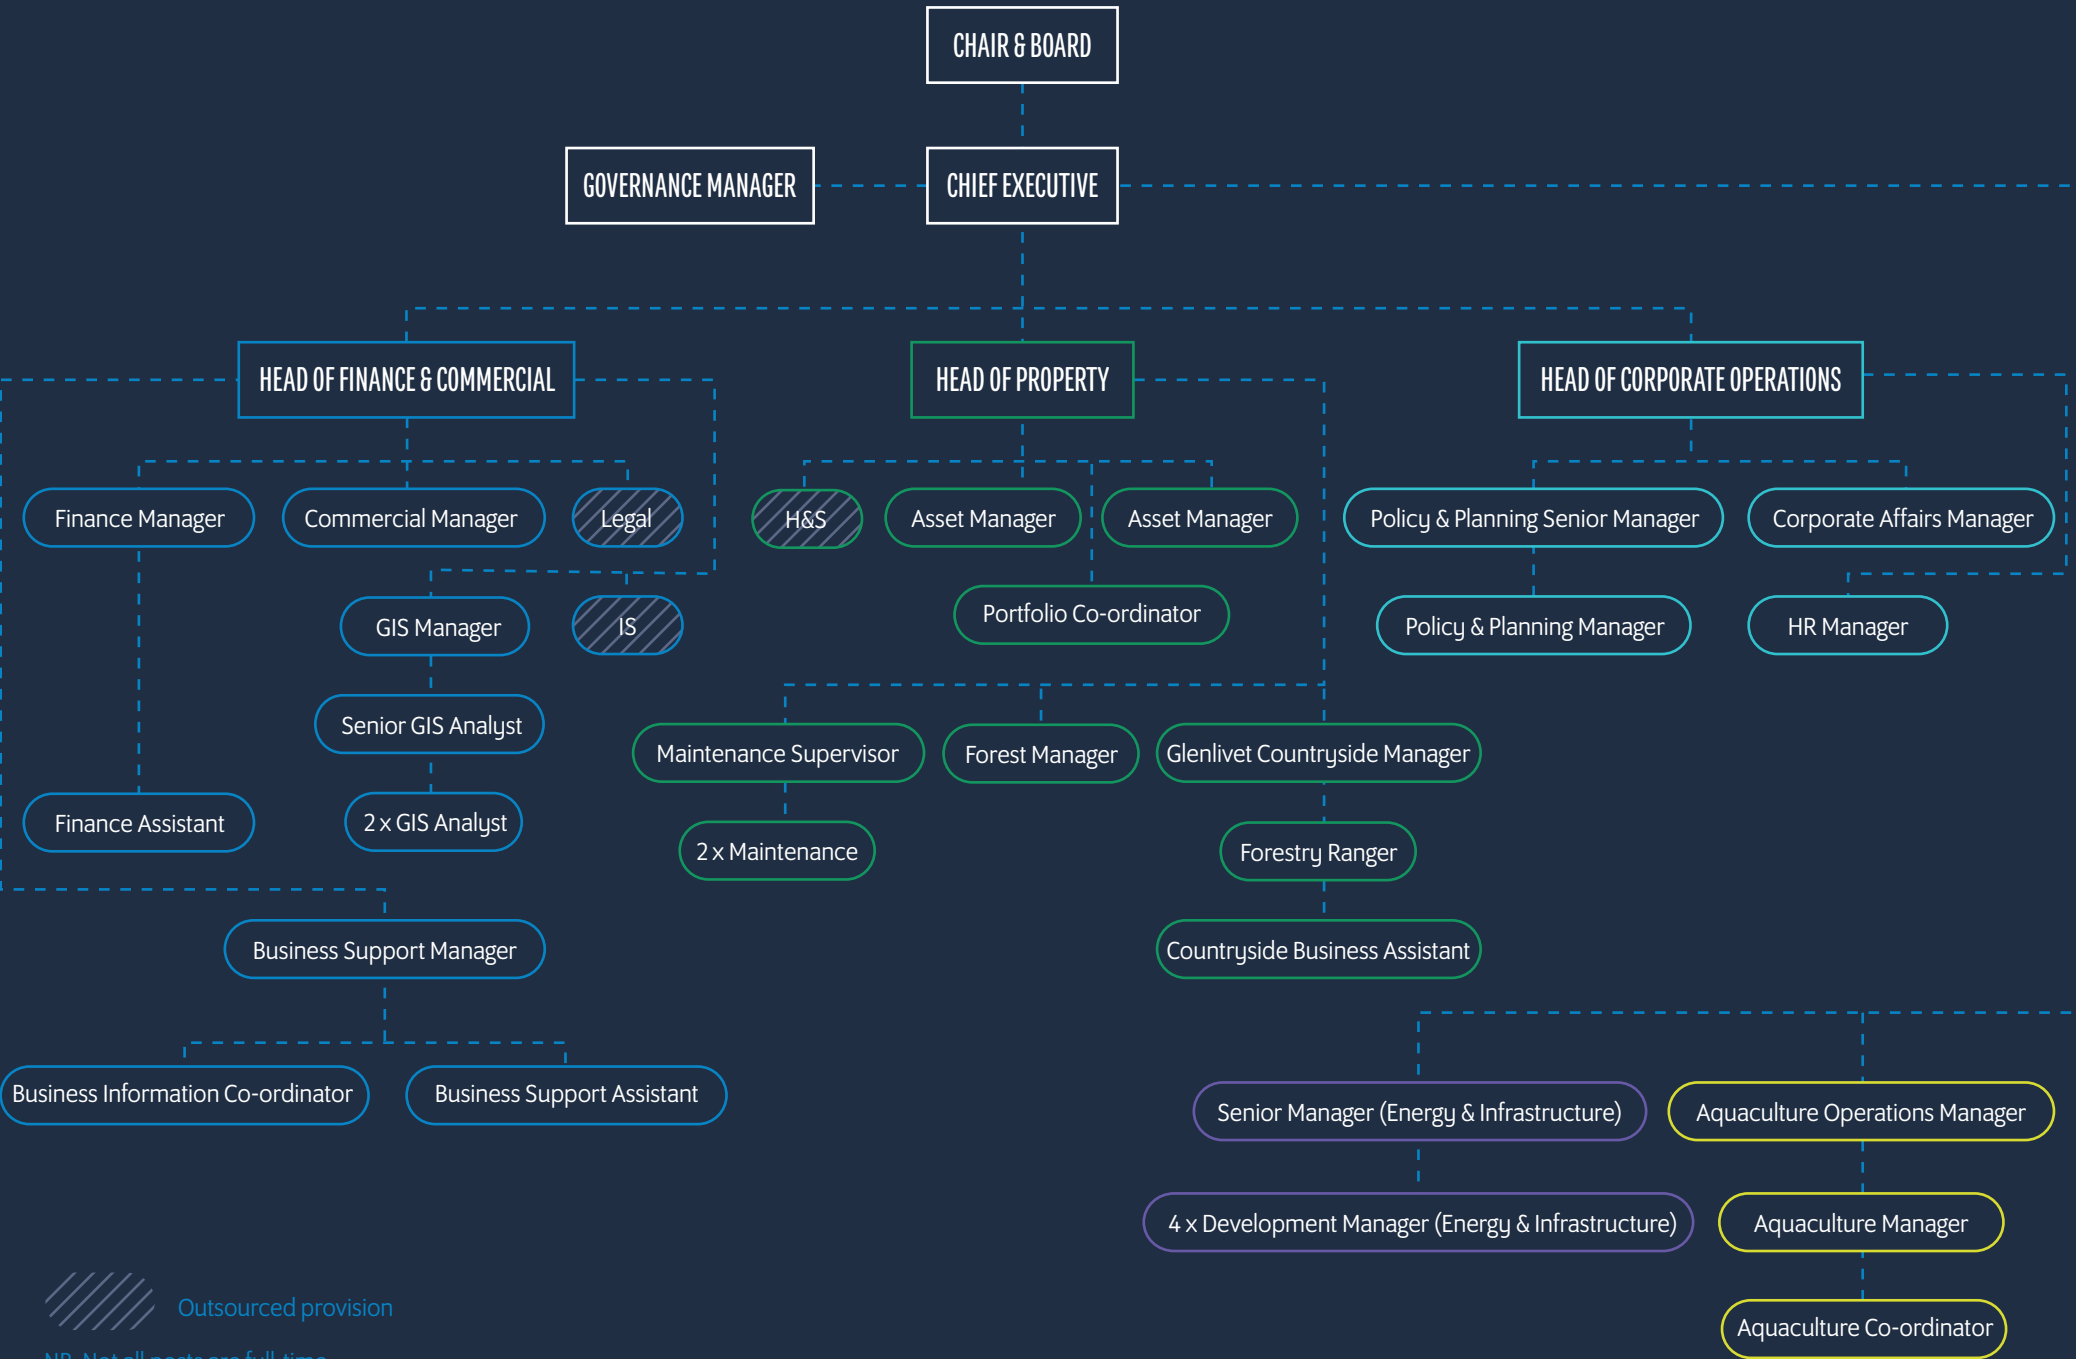

Crown Estate Scotland organisation chart

July 2017

 Outsourced provision

NB. Not all posts are full-time